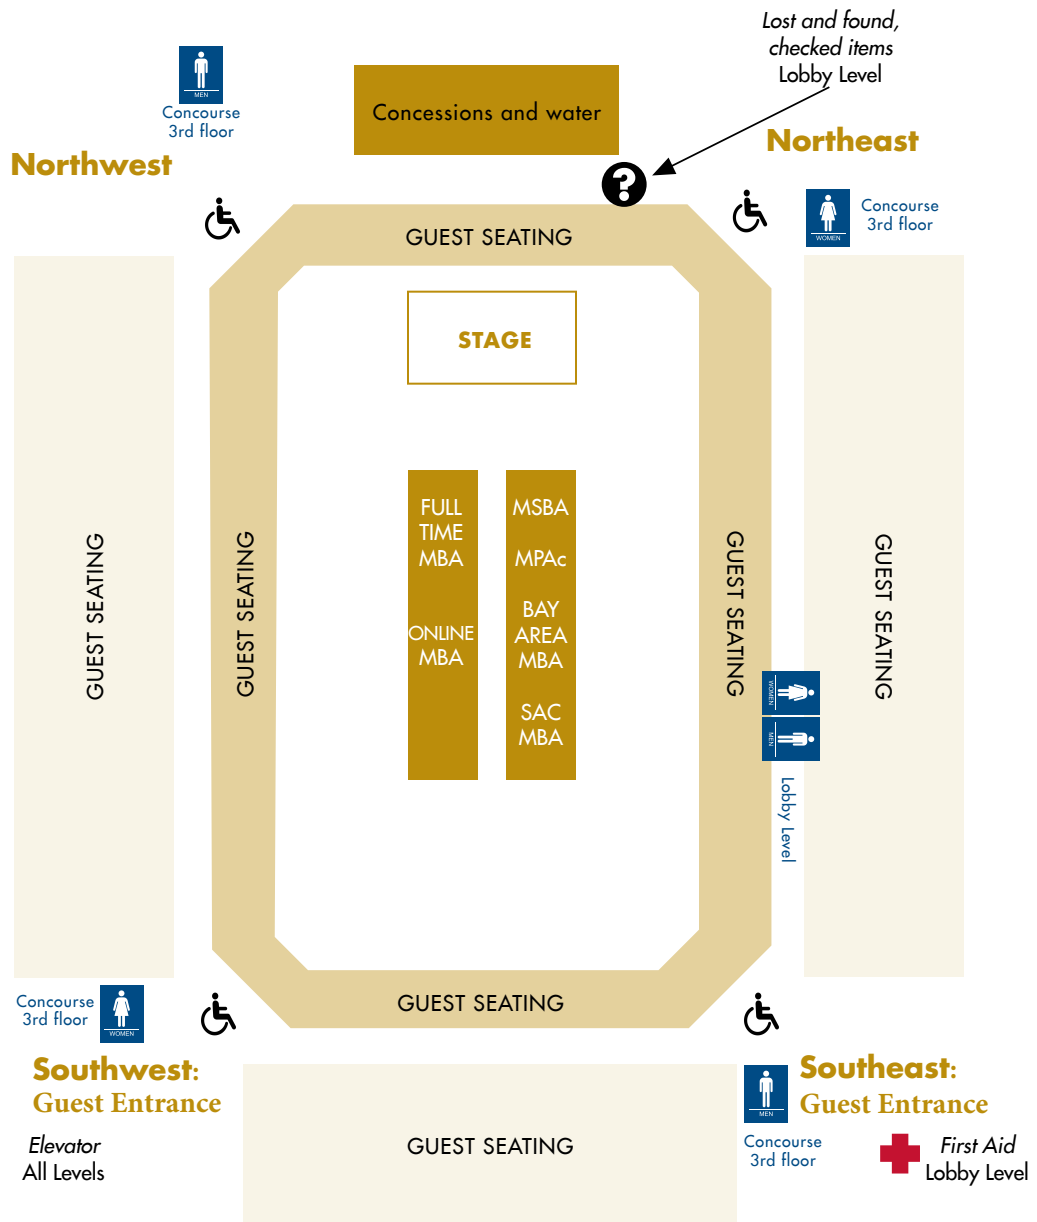

University Credit Union Center

To Hutchison Field
Outside

- 1st floor**— Student Seating ONLY
- 2nd floor/lobby level**— Guest Seating
- 3rd floor/concourse level**— Guest Seating

To Hutchison Field
Outside